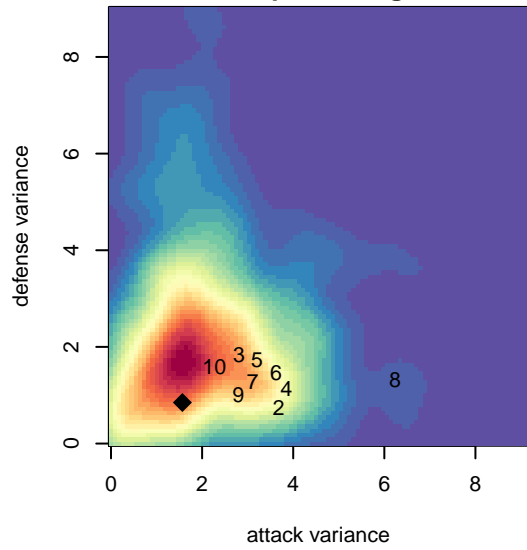

# Highline Select B04

Highline Premier FC  
Burien, WA  
B04 total strength=1146  
attack=2.92 defense=3.76  
notes= Unruh 2016

alt names used:  
HSA Select B04  
HSA Select B04 – Unruh

Venues played:  
2017 Crossfire Select U14 Gold  
2017 Founders Cup B04 Div A

**attack and defense variance (black dot)  
relative to other teams  
and top 10 in region**

**attack and defense rating  
relative to others at age  
and all opponents in last 13 months**

**Performance relative to 13 month average**