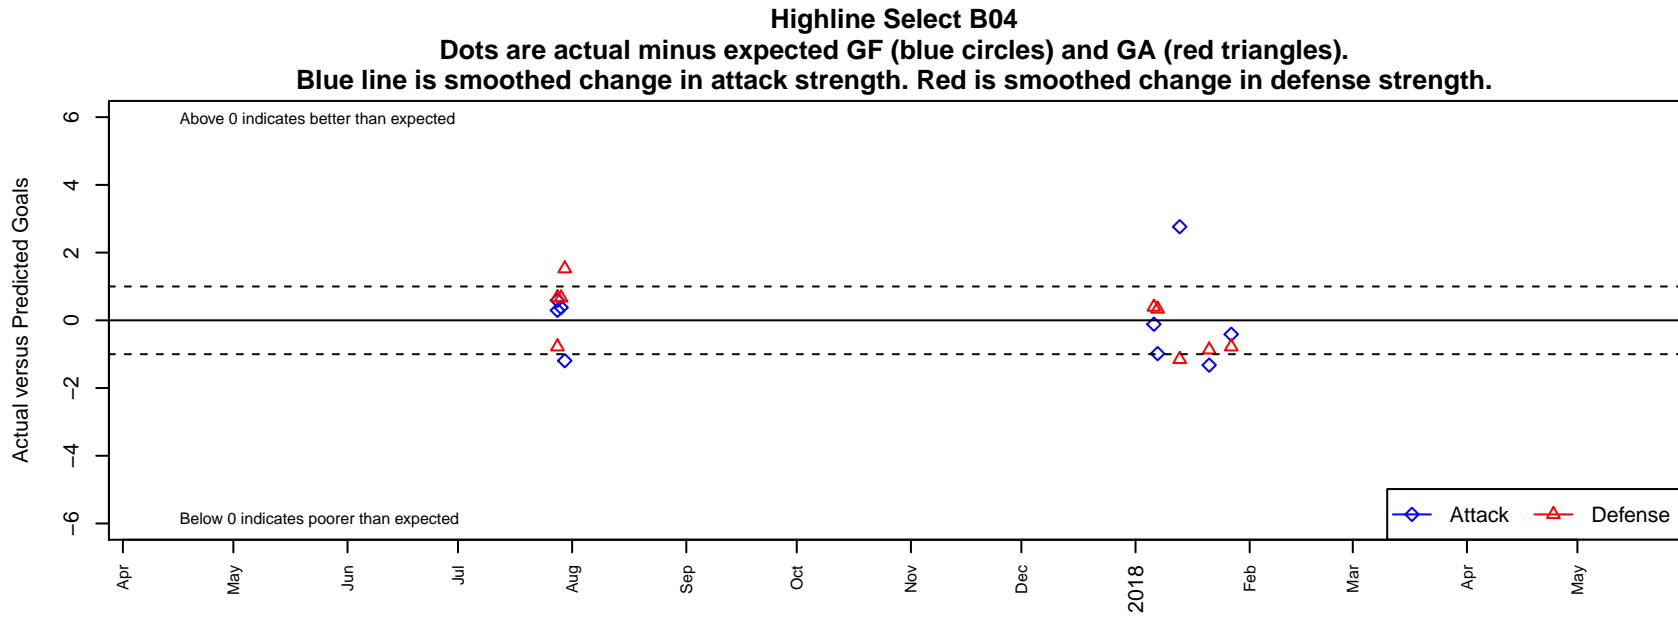

# Highline Select B04

Highline Premier FC  
Burien, WA  
B04 total strength=1146  
attack=2.92 defense=3.76  
notes= Unruh 2016

alt names used:  
HSA Select B04  
HSA Select B04 – Unruh

Venues played:  
2017 Crossfire Select U14 Gold  
2017 Founders Cup B04 Div A

**attack and defense variance (black dot)  
relative to other teams  
and top 10 in region**

**attack and defense rating  
relative to others at age  
and all opponents in last 13 months**

**Performance relative to 13 month average**