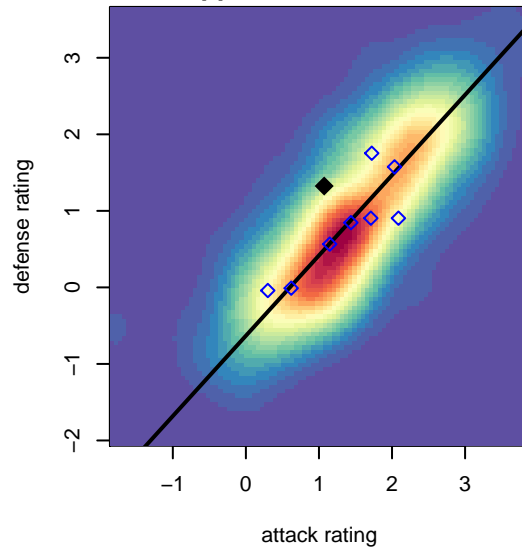

# Highline Select B04

Highline Premier FC  
Burien, WA  
B04 total strength=1146  
attack=2.92 defense=3.76  
notes= Unruh 2016

alt names used:  
HSA Select B04  
HSA Select B04 – Unruh

Venues played:  
2017 Crossfire Select U14 Gold  
2017 Founders Cup B04 Div A

**attack and defense variance (black dot)  
relative to other teams  
and top 10 in region**

**attack and defense rating  
relative to others at age  
and all opponents in last 13 months**

**Performance relative to 13 month average**